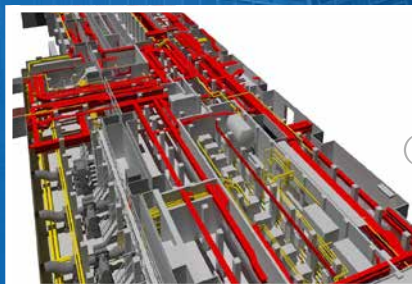

# Innovative 3D Risk Management Software

**3D** Visualisation

**FREE** Cloud Based Software

**REAL TIME** Data Feed

**MINIMISE RISK** through  
enhanced and easier  
asset management

*"Lucion's commitment towards risk management along with the daily planning of projects have prevented any dangerous incidents from occurring. Their preparation and dedication to support any project make them a valuable company to work with."*

**Northumbrian Water**

**Simple, fast** onboarding of data from your current system

**3D Visualisation**

User-Friendly

Contractors/  
Inspectors/  
Stakeholders

**Bespoke** To Your Building /Asset

Complimentary **2D Measured Plan**, accurate to **20mm**